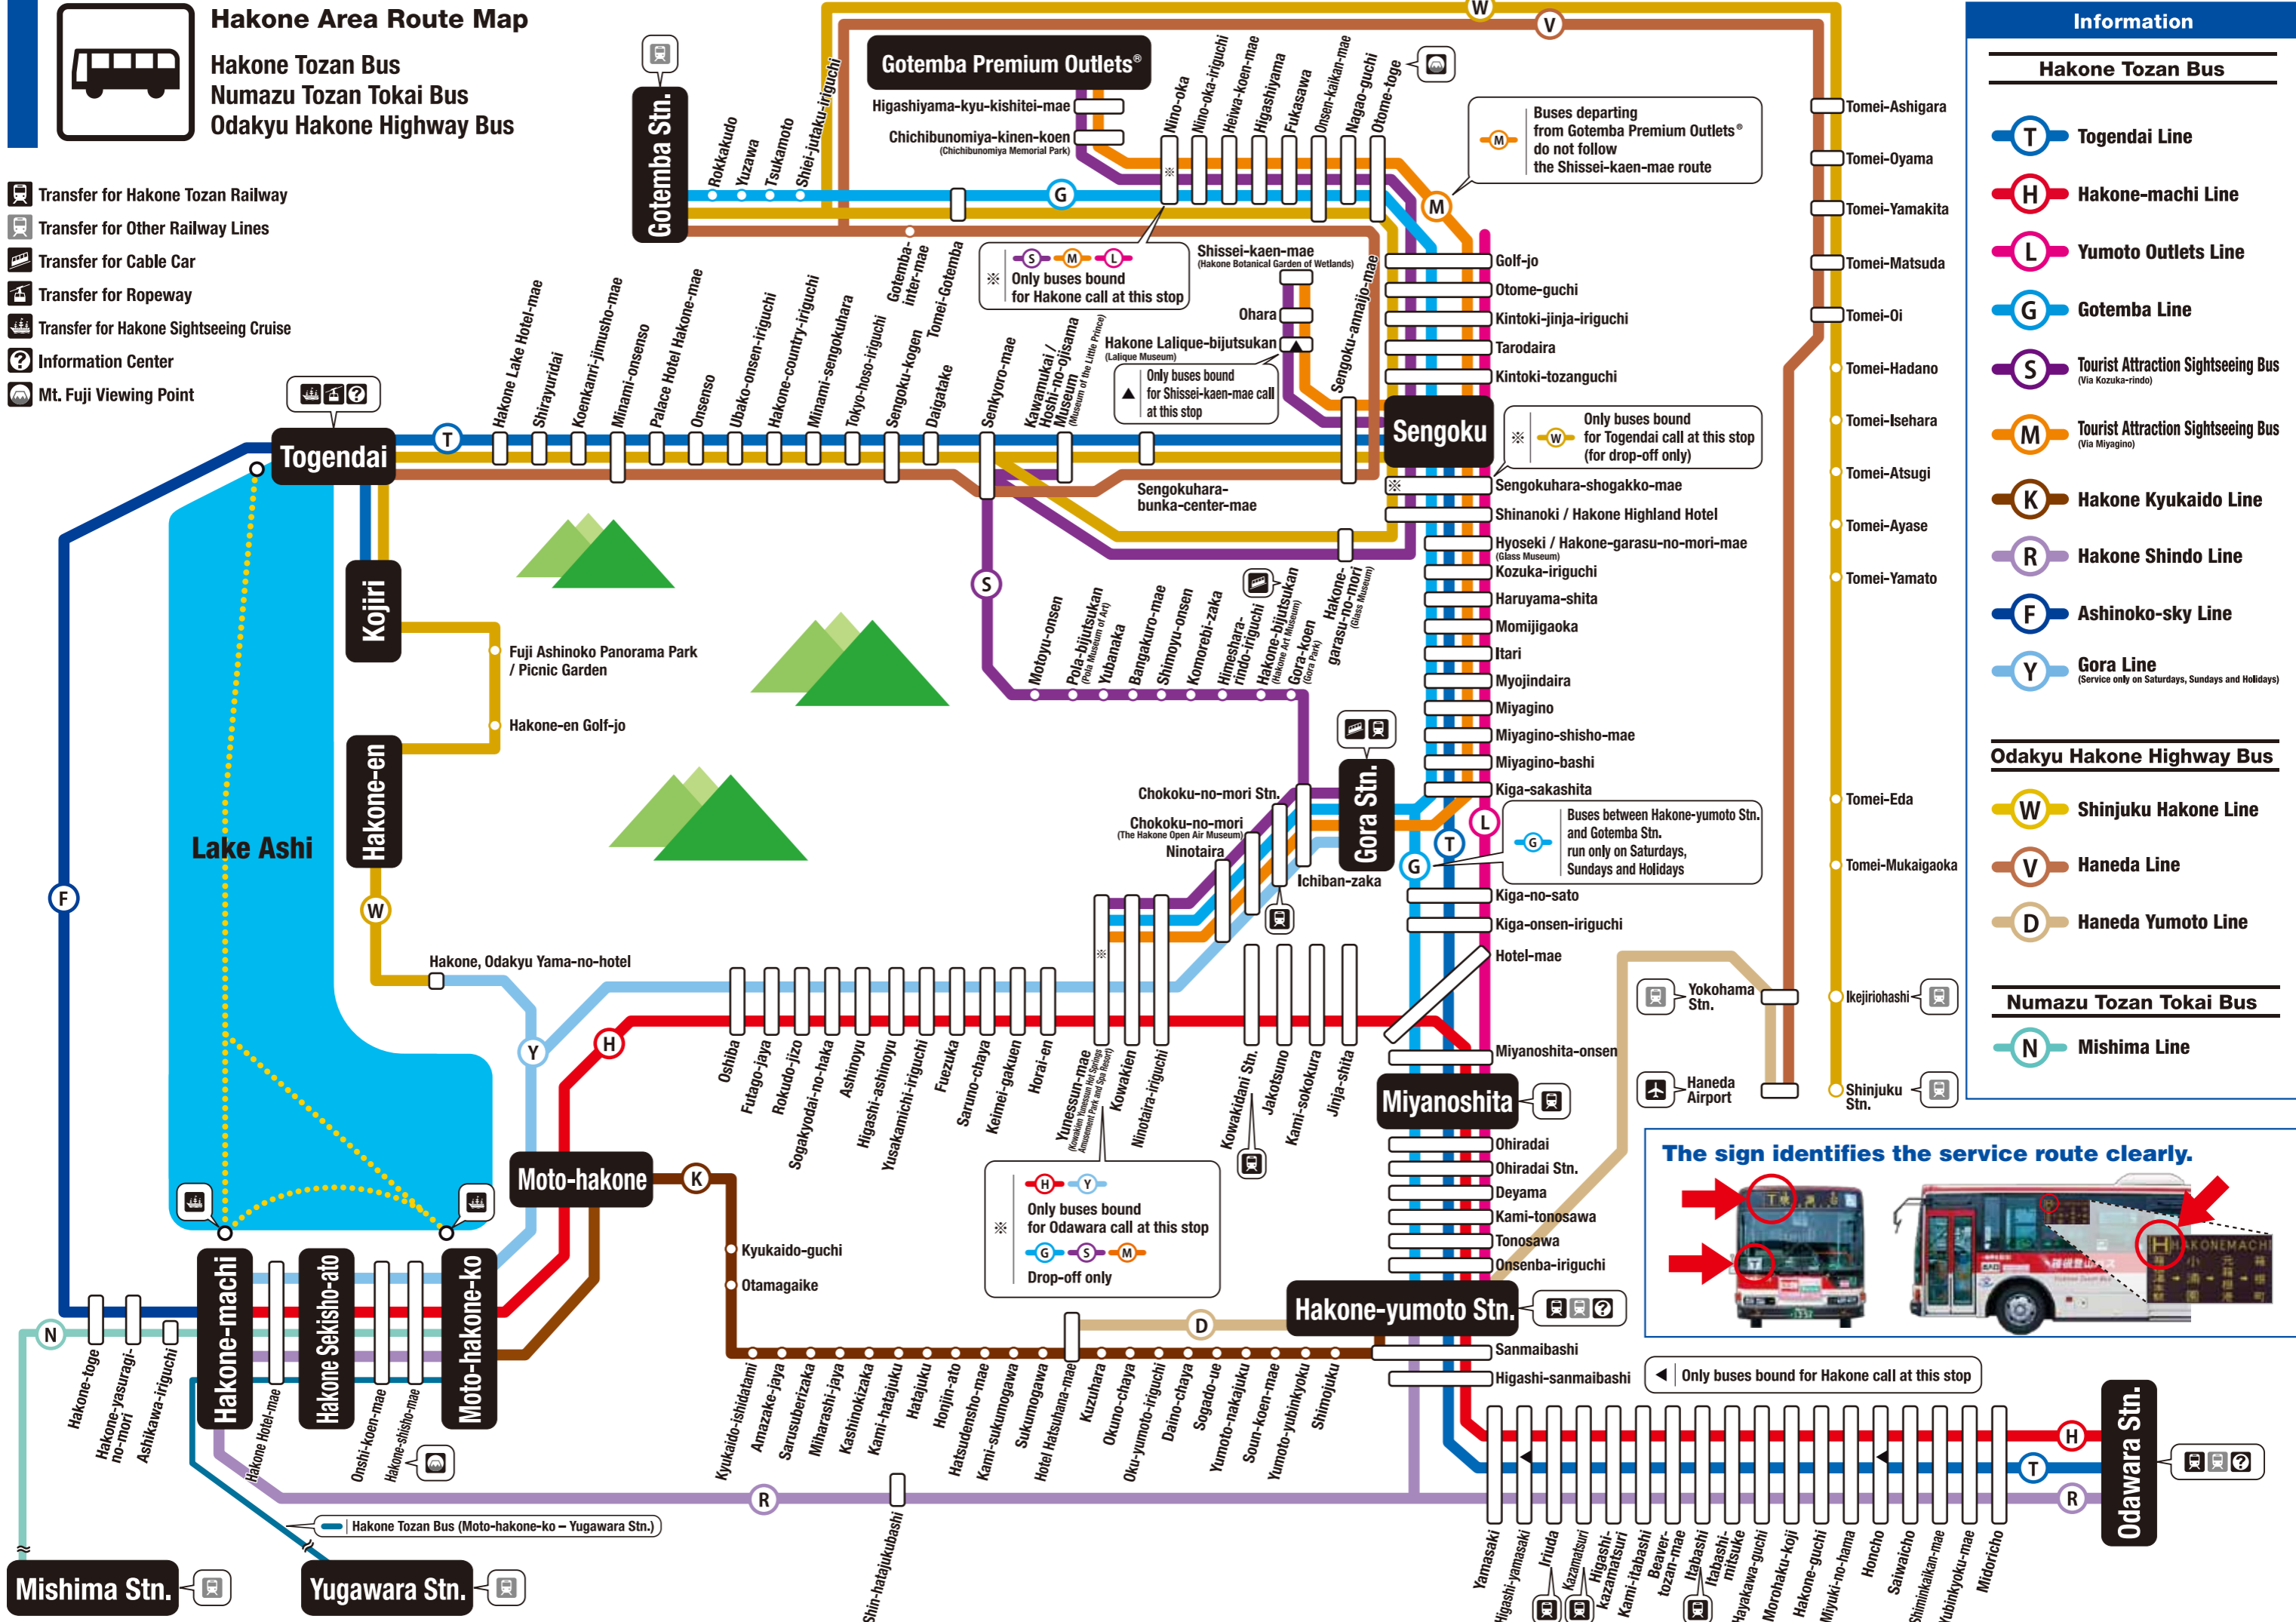

Hakone Area Route Map

Hakone Tozan Bus
Numazu Tozan Tokai Bus
Odakyu Hakone Highway Bus

- Transfer for Hakone Tozan Railway
- Transfer for Other Railway Lines
- Transfer for Cable Car
- Transfer for Ropeway
- Transfer for Hakone Sightseeing Cruise
- Information Center
- Mt. Fuji Viewing Point

Information

Hakone Tozan Bus

- T** Togendai Line
- H** Hakone-machi Line
- L** Yumoto Outlets Line
- G** Gotemba Line
- S** Tourist Attraction Sightseeing Bus (Via Kozuka-rindo)
- M** Tourist Attraction Sightseeing Bus (Via Miyagino)
- K** Hakone Kyukaido Line
- R** Hakone Shindo Line
- F** Ashinoko-sky Line
- Y** Gora Line (Service only on Saturdays, Sundays and Holidays)

Odakyu Hakone Highway Bus

- W** Shinjuku Hakone Line
- V** Haneda Line
- D** Haneda Yumoto Line

Numazu Tozan Tokai Bus

- N** Mishima Line

Buses departing from Gotemba Premium Outlets® do not follow the Shissei-kaen-mae route

Only buses bound for Odawara call at this stop
Drop-off only

Only buses bound for Hakone call at this stop