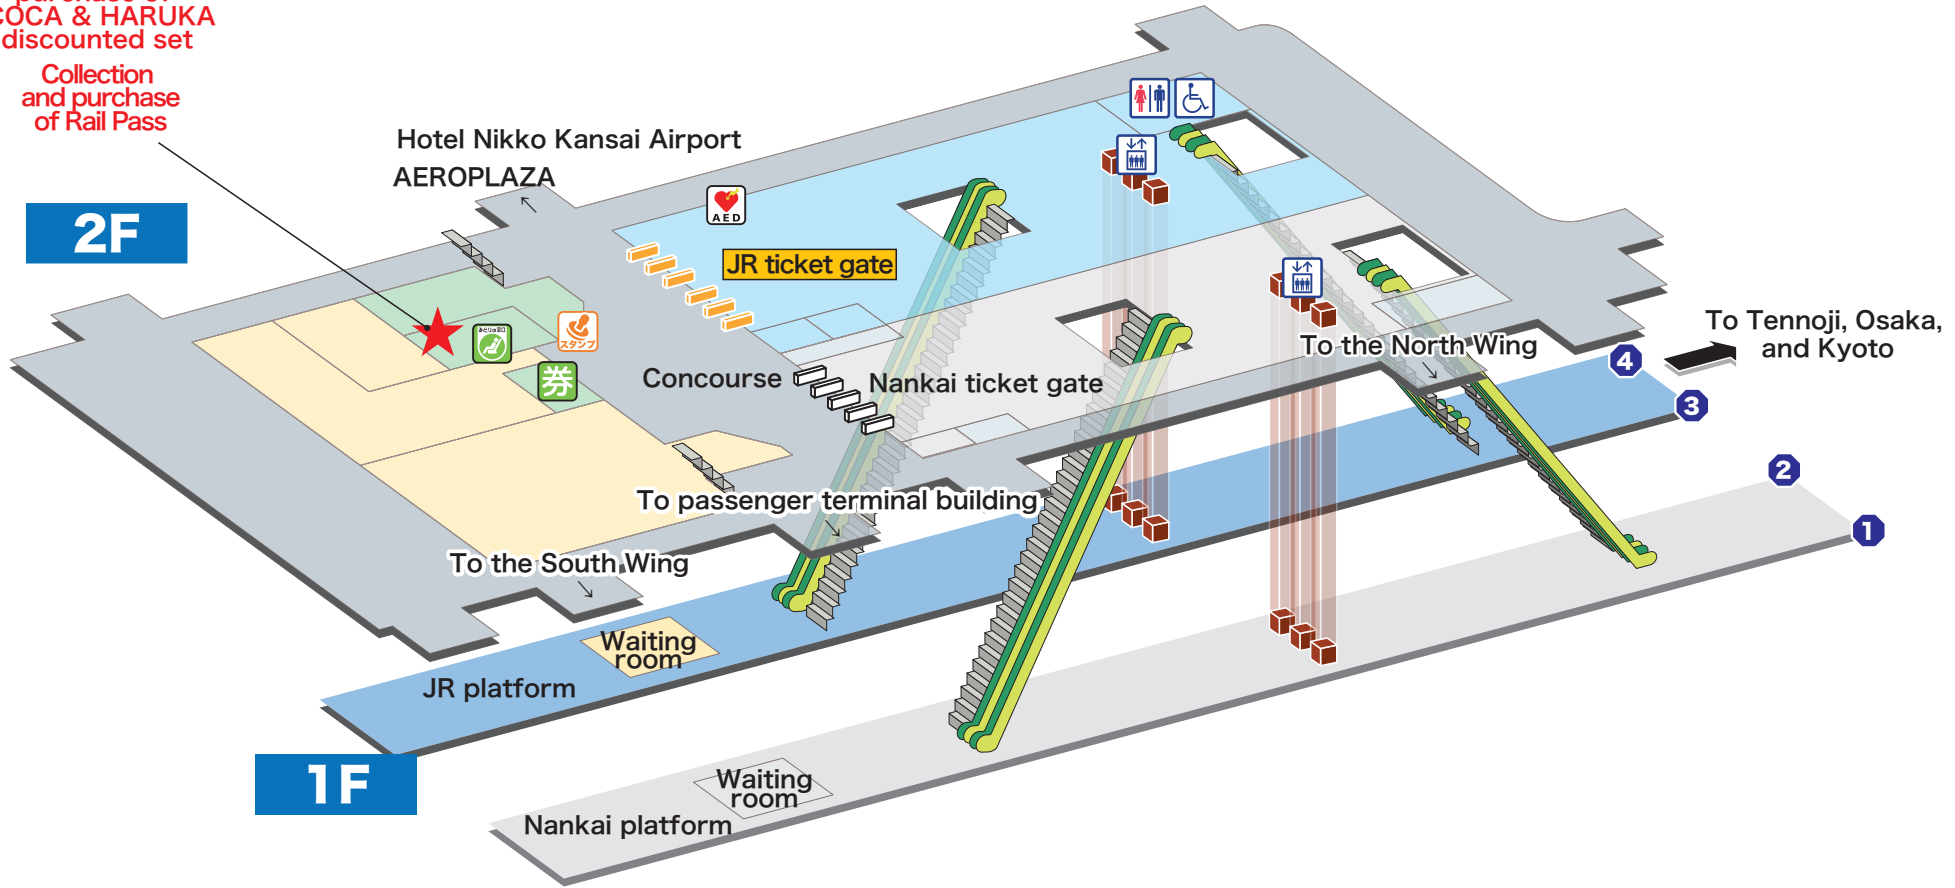

Collection and purchase of ICOCA & HARUKA discounted set
Collection and purchase of Rail Pass

2F

1F

Explanation of icons

- | | | | | | | | |
|--|-----------------|---------|-------------------------------|----------|--|---------------------------|--------------|
| | | | | | | | |
| JR Ticket Office (Midori-no-madoguchi) | Vending machine | Toilets | Wheelchair-accessible toilets | Elevator | Automated external defibrillator (AED) | Location of station stamp | Track number |
| | | | | | | | |
| Escalator | Ticket gate | | | | | | |